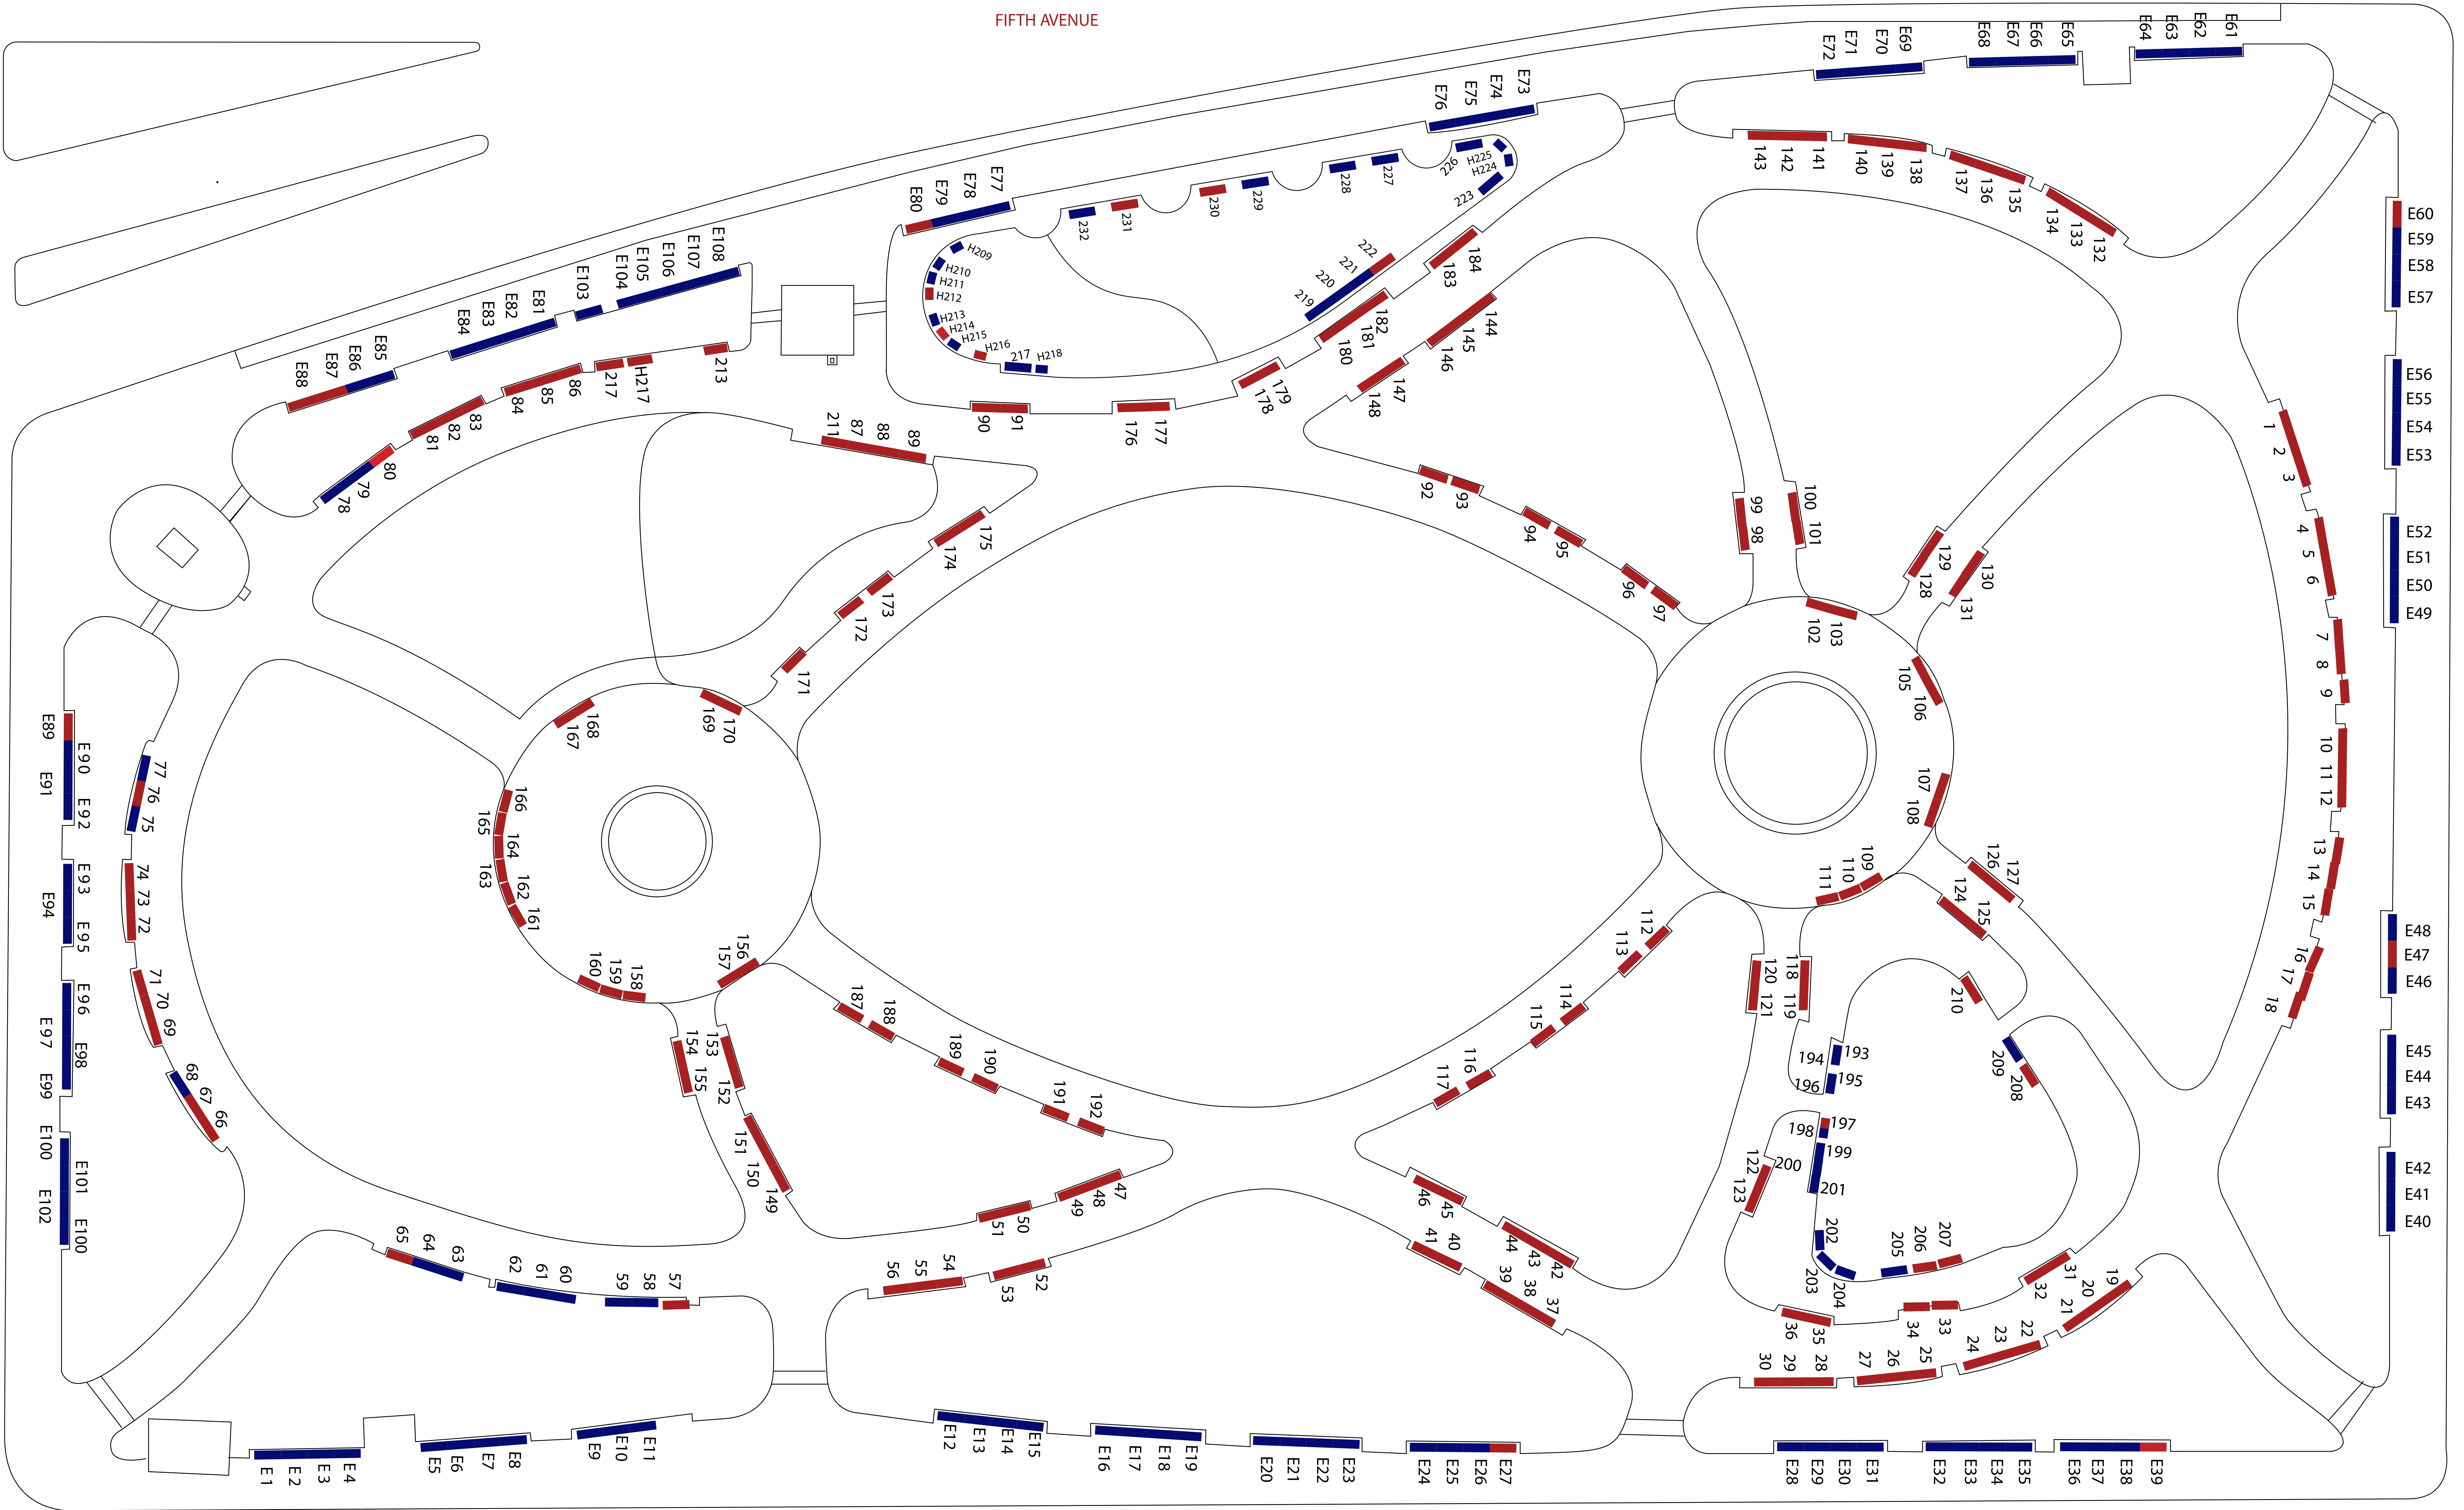

FIFTH AVENUE

MADISON AVENUE

-  Unsponsored Bench
-  Sponsored Bench
-  Exit

- 101 Interior Bench Number
- E101 Exterior Bench Number
- H101 Half-Size Bench