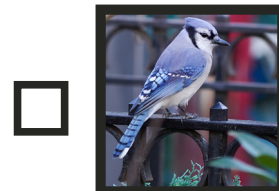

# SCAVENGER HUNT

How many observations can you make?

Visit Madison Square Park and search for these winter species. With your mobile device, take photos of the species you discover and share your observations on the free iNaturalist app. Each observation made helps our team care for the species that call the park home.

American witch hazel  
*Hamamelis virginiana*

Gastropod  
*Glastropoda*

Red-Tailed Hawk  
*Buteo jamaicensis*

Blue Jay  
*Cyanocitta cristata*

Oven Bird  
*Seiurus aurocapilla*

Eastern Grey Squirrel  
*Sciurus carolinensis*