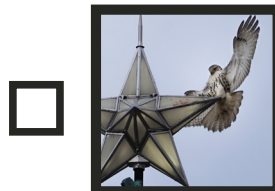

Red-Tailed Hawk
Buteo jamaicensis