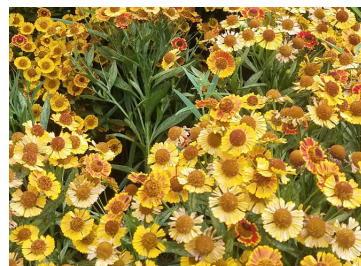

# SOUTHERN FOUNTAIN GLOBAL GARDEN: NORTH AMERICA SUMMER 2020

Come and tour the world in Madison Square Park. Our summer display, Global Gardens, features plants native to five continents from around the world, and Park visitors can browse our curated collection. Located at the Southern Fountain, this garden displays desert and brightly blooming prairie plants from North America. Many of these plants provide vital shelter and food for the bees, butterflies, and birds—all who call Madison Square Park home.

*Agastache 'Blue Boa'*

*Asclepias tuberosa*

*Carex laxiculmis 'Hobb'*

*Echinacea  
'Cheyenne Spirit'*

*Gaillardia x grandiflora  
'Mesa Peach'*

*Gaura lindheimeri  
'Whirling Butterflies'*

*Helenium autumnale  
'Fuego'*