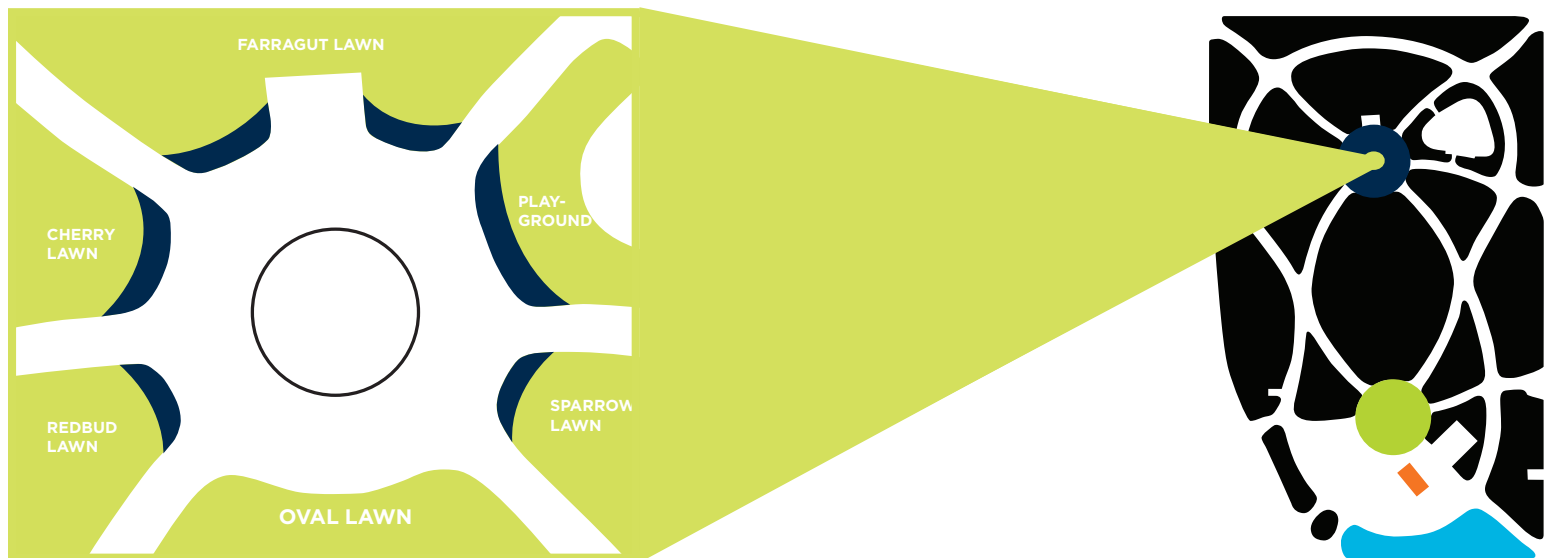

*Platycodon grandiflorus*  
'Sentimental Blue'

*Setaria palmifolia*

*Strobilanthes dyerianus*

*Torenia catalina*  
'White Linen'

# SEWARD GLOBAL GARDEN: SOUTH AMERICA SUMMER 2020

Come and tour the world in Madison Square Park. Our summer display, Global Gardens, features plants native to five continents from around the world, and Park visitors can browse our curated collection. Located at the main entrance of the Park at Seward Monument, the blooms found here feature exotic tropicals native to South America.