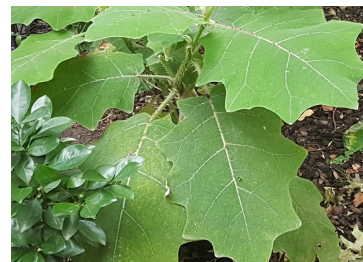

# SEWARD GLOBAL GARDEN: SOUTH AMERICA SUMMER 2020

Come and tour the world in Madison Square Park. Our summer display, Global Gardens, features plants native to five continents from around the world, and Park visitors can browse our curated collection. Located at the main entrance of the Park at Seward Monument, the blooms found here feature exotic tropicals native to South America.

*Abutilon megapotamicum*  
'Paisley'

*Dahlia* 'Mystic Illusion'

*Lantana camara* 'Radiation'

*Nicotiana*  
'Chocolate Smoke'

*Nicotiana alata*  
'Lime Green'

*Petunia* 'Indian Summer'

*Solanum quitoense*

*Spilanthes oleracea*  
'Peek A Boo'