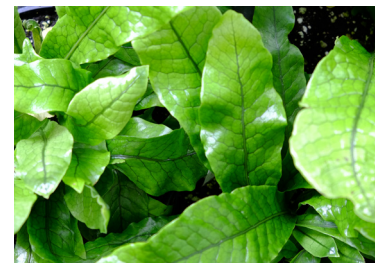

# REFLECTING POOL GLOBAL GARDEN: ASIA SUMMER 2020

Come and tour the world in Madison Square Park. Our summer display, Global Gardens, features plants native to five continents from around the world, and Park visitors can browse our curated collection. The display found at the Reflecting Pool hosts a fusion of Asian gardens complete with an extensive lotus display.

*Abelmoschus manihot*

*Asplenium antiquum*  
'Victoria'

*x Fatshedera lizei*

*Ficus pumila*

*Impatiens repens*

*Leycesteria formosa*

*Lysimachia congestiflora*  
'Golden Sunset'

*Microsorium musifolium*  
'Crocodyllus'

*Platycodon grandiflorus*  
'Sentimental Blue'

*Setaria palmifolia*

*Strobilanthes dyerianus*

*Torenia catalina*  
'White Linen'