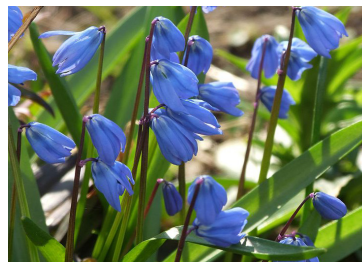

Scilla siberica