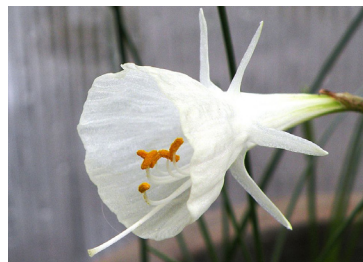

### SPRING 2020

Come and tour the world in Madison Square Park. Our Global Gardens feature plants native to different continents around the world, and Park visitors can browse our curated collection. Located at the Southern Fountain, this garden displays a selection of daffodils hailing from the Iberian Peninsula. Also found here are anemone, fritillaria, hyacinth, scilla, and muscari which are all mountain species originating from the Alps.

*Anemone blanda*

*Fritillaria meleagris*

*Hyacinthus orientalis*  
'Blue Jacket'

*Muscari azureum*

*Muscari comosum*  
'Plumosum'

*Muscari latifolium*

*Narcissus fernandesii*

*Narcissus* 'Rip Van Winkle'