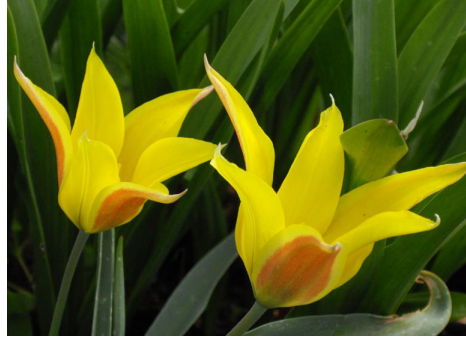

Tulipa kolpakowskiana