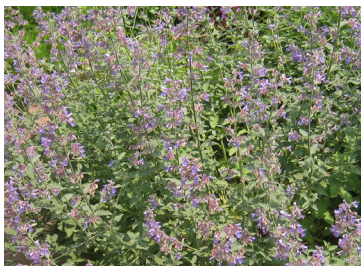

# SOUTHERN FOUNTAIN GLOBAL GARDEN: NORTH AMERICA SUMMER 2020

Come and tour the world in Madison Square Park. Our summer display, Global Gardens, features plants native to five continents from around the world, and Park visitors can browse our curated collection. Located at the Southern Fountain, this garden displays desert and brightly blooming prairie plants from North America. Many of these plants provide vital shelter and food for the bees, butterflies, and birds—all who call Madison Square Park home.

*Agastache 'Blue Boa'*

*Asclepias tuberosa*

*Carex laxiculmis 'Hobb'*

*Echinacea  
'Cheyenne Spirit'*

*Gaillardia x grandiflora  
'Mesa Peach'*

*Gaura lindheimeri  
'Whirling Butterflies'*

*Helenium autumnale  
'Fuego'*

*Heuchera 'Peach Flambe'*

*Nepeta 'Neptune'*

*Phlebodium aureum  
'Blue Star'*