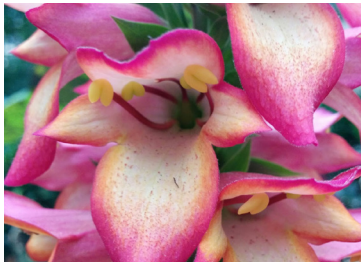

Digiplexis 'Berry Canary'