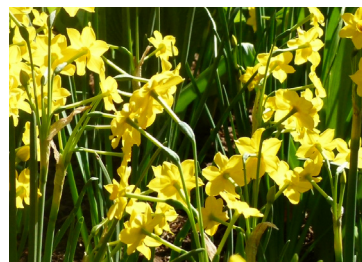

### SPRING 2020

Come and tour the world in Madison Square Park. Our Global Gardens feature plants native to different continents around the world, and Park visitors can browse our curated collection. Located at the Southern Fountain, this garden displays a selection of daffodils hailing from the Iberian Peninsula. Also found here are anemone, fritillaria, hyacinth, scilla, and muscari which are all mountain species originating from the Alps.

*Anemone blanda*

*Fritillaria meleagris*

*Hyacinthus orientalis*  
'Blue Jacket'

*Muscari azureum*

*Muscari comosum*  
'Plumosum'

*Muscari latifolium*

*Narcissus fernandesii*

*Narcissus* 'Rip Van Winkle'