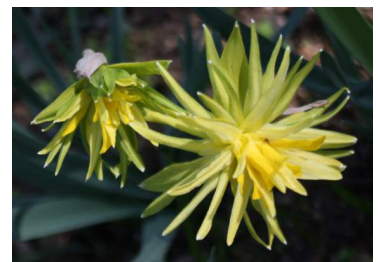

### SPRING 2020

Come and tour the world in Madison Square Park. Our Global Gardens feature plants native to different continents around the world, and Park visitors can browse our curated collection. Located at the Southern Fountain, this garden displays a selection of daffodils hailing from the Iberian Peninsula. Also found here are anemone, fritillaria, hyacinth, scilla, and muscari which are all mountain species originating from the Alps.

*Anemone blanda*

*Fritillaria meleagris*

*Hyacinthus orientalis*  
'Blue Jacket'

*Muscari azureum*

*Muscari comosum*  
'Plumosum'

*Muscari latifolium*

*Narcissus fernandesii*

*Narcissus* 'Rip Van Winkle'